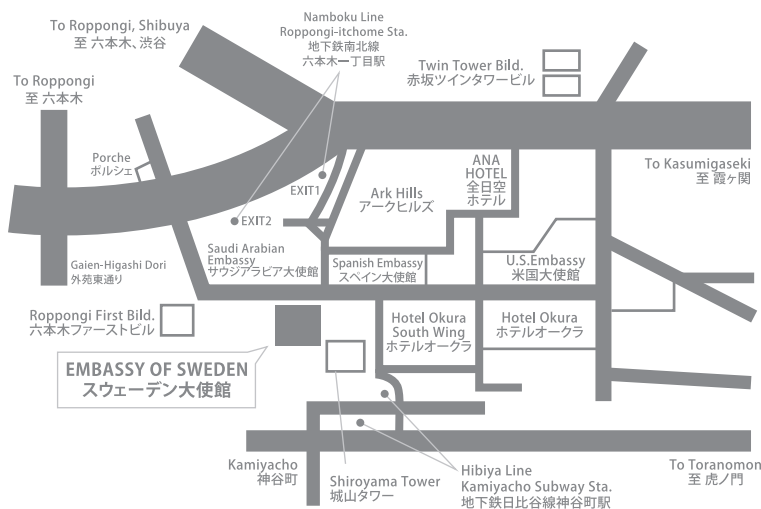

— 萌芽 HOUGA —

2013年10月4日(金)～10月20日(日)

この度、スウェーデン大使館におきまして、「スウェーデンと日本のシボリ展」PLENITUDE・萌芽HOUGA—を開催するはこびとなりました。ストックホルムのコンストファック国立芸術工芸大学のEva Lagnert先生により設立されたSweden Shibori Society で学んだ作家と日本の作家の作品を合同で展示致します。遠く離れたスウェーデンと日本で、シボリによって結ばれた一粒の雫が流れとなり、さざ波が新しいうねりとなっています。両国の親善とシボリによる新しい表現が、次の世代への架け橋となることを願って企画致しました。展覧会に合わせ、初日の10月4日(金)には、講演、アーティストトークを行います。

10/4(金) プログラム

14:00-14:10 スウェーデン大使 挨拶
14:10-14:20 SJSEC代表 原玲子 挨拶
14:20-14:30 SJSEC代表 Thomas Laurien 挨拶
14:30-15:00 Eva Lagnert 講演
15:00-15:30 早川嘉英 講演
15:30-15:45 休憩
15:45-17:45 弥永保子 & Thomas Laurien による
対話形式のアーティストトーク

Program for the 4th October

14:00-14:10 Swedish Ambassador's speech
14:10-14:20 Japan Chair Reiko Hara
14:20-14:30 Sweden Chair Thomas Laurien
14:30-15:00 Eva Lagnert lecture
15:00-15:30 Kaei Hayakawa lecture
15:30-15:45 Short break
15:45-17:45 2-3 Sets of Artist Talks
in the Dialogue Format led by
Yasuko Iyanaga & Thomas Laurien

出展アーティスト

Anita SWAHN/アニータ・スワン
Åsa PÄRSON/オーサ・パーソン
Elsa CHARTIN/エルサ・シャルティン
Eva BEST/エヴァ・ベスト
Eva DAVIDSSON/エヴァ・ダヴィッドソン
Eva LAGNERT/エヴァ・ラグネルト
Eva MARMBRANDT/エヴァ・マルムブランド
Kerstin PETERSSON/シャスティン・ペッテソン
Sara CASTEN CARLBERG/サラ・カステン・カールベリ

Chie SAKAI/酒井稚恵
Hiroshi ISHIZUKA/石塚広
Masae BAMBА/ばんばまさえ
Reiko HARA/原玲子
Sachiko TERAMURA/寺村サチコ
Takumi USHIO/牛尾卓巳
Yasuko IYANAGA/弥永保子
Yuh OKANO/岡野優
Yuko UMEDA/梅田祐子

スウェーデン大使館

東京都港区六本木1-10-3-100
六本木一丁目駅から徒歩5分

EMBASSY OF SWEDEN

1-10-3-100 Roppongi Minato-ku, Tokyo
5min. walk from Roppongi-itchome Sta.

OPEN/ 10:00～17:30

TEL/ 03-5562-5050

www.sweden.or.jp